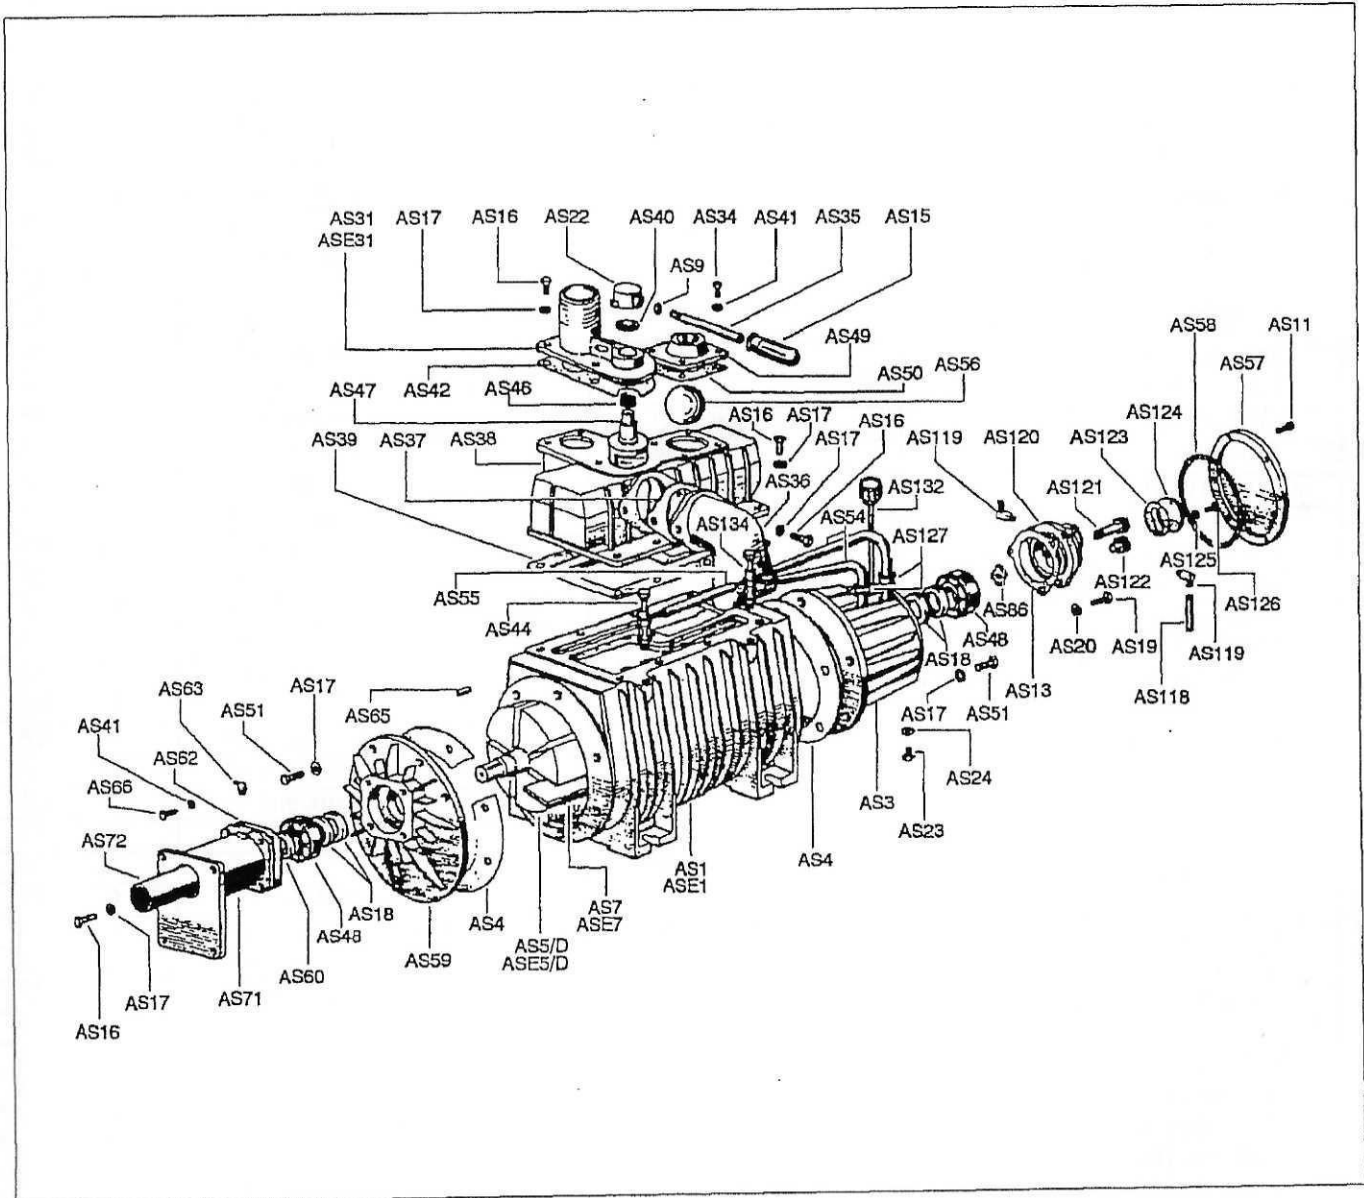

10000/H	12000/H	
A	695	745	
B	422	422	
C	622	622	
D	80	100	
E	246	272	
F	245	245	
G	204	229	
H	16	16	
I	250	250	
L	196	196	
M	-	-	
N	-	-	
O	-	-	
K	185	185	
X	237	237