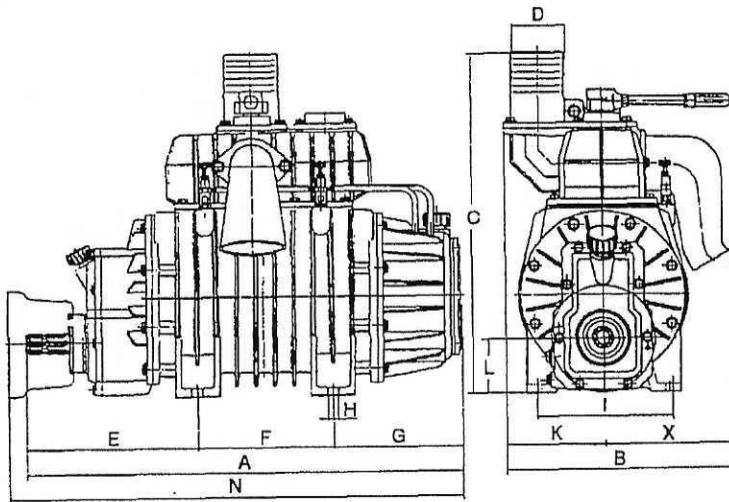

Battioni Pagani

Pumper

SE 10000-12000/M