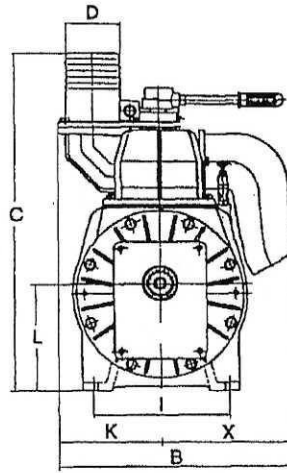

Battioni Pagani

Pumper

SE 10000-12000/H

Motor spline