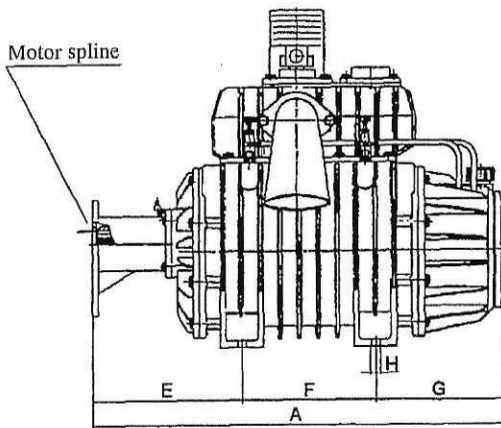

Battioni Pagani

Pumper

SE 10000-12000/H

Motor spline