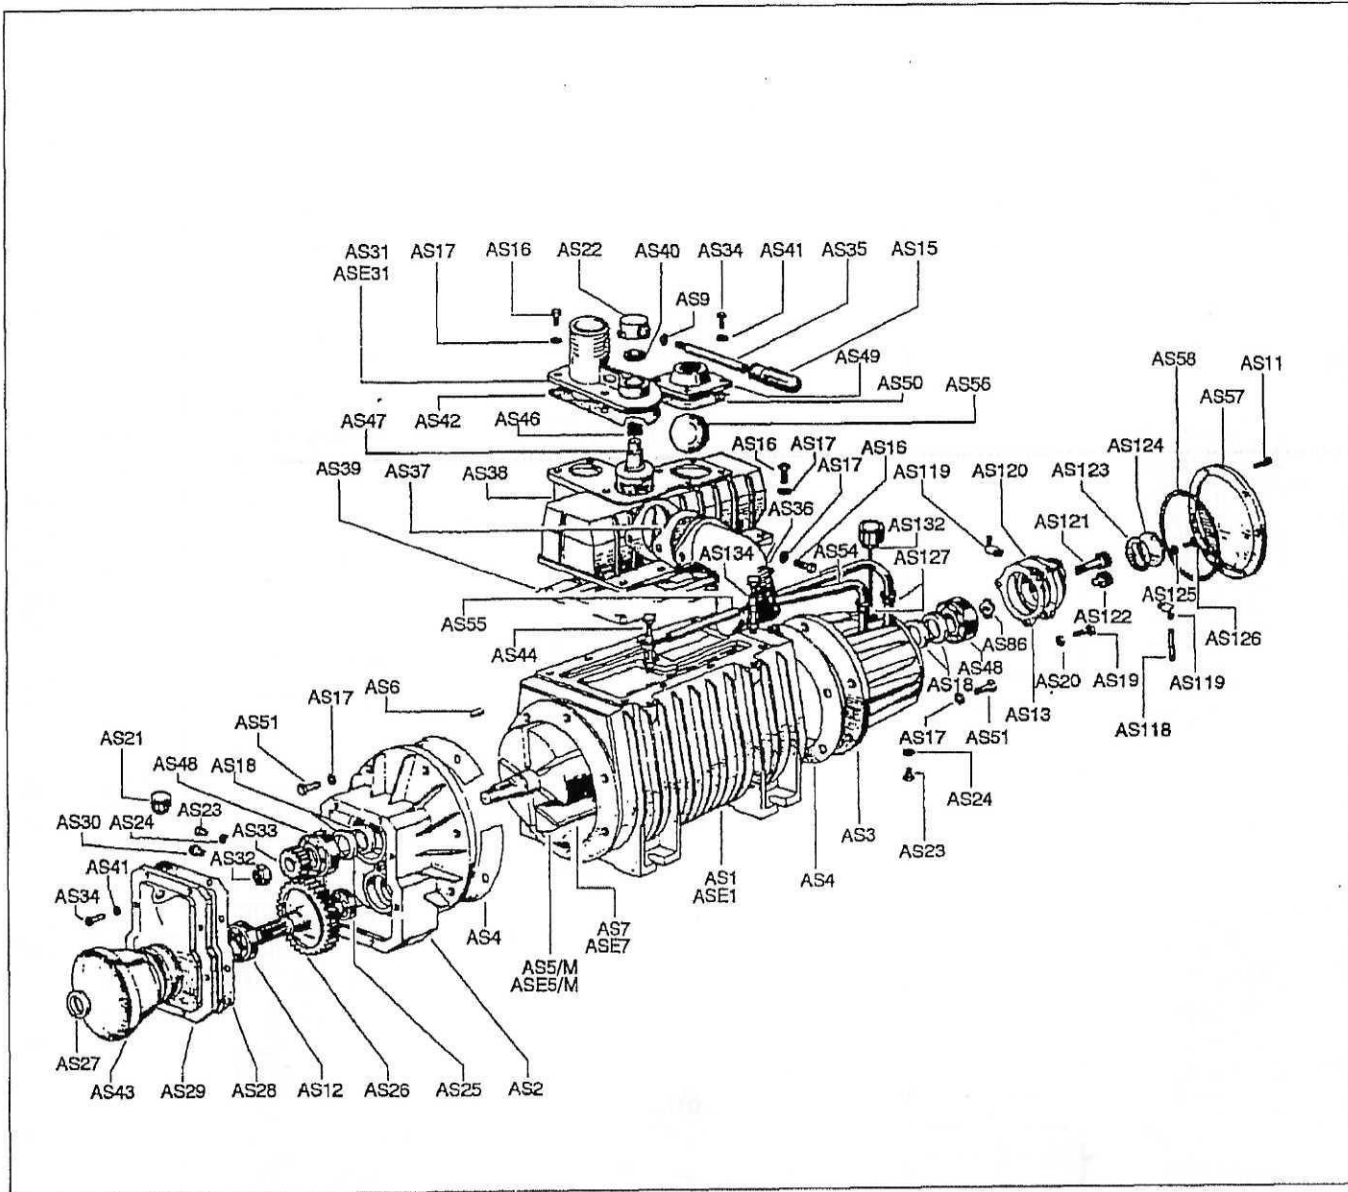

10000/M	12000/M	
A	735	785	
B	422	422	
C	622	622	
D	80	100	
E	286	311	
F	245	245	
G	204	229	
H	16	16	
I	250	250	
L	80	80	
M	-	-	
N	761	811	
O	-	-	
K	185	185	
X	237	237